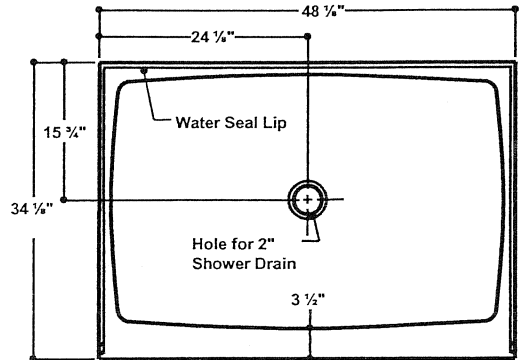

48" x 34" SHOWER - SUBWAY TILE

Subway Tile Standard Shower Package - Model QP4834

Package includes: Base (SB4834), Subway Tile Wall Panels (QW4834)
Soap Holder (SH-1) and Shampoo Holder (SH-2)

Shower Base Model SB4834

Subway Tile Wall Panels Model QW4834

NOTES:

1. Shower Bases have molded texture pattern for slip resistance and 1" water seal lip
2. All Shower Walls are 3/8" thick
3. Custom size base and wall panels are available
4. Base and Walls are cast products and, as such, variations in finish dimensions will occur - Normal Tolerance $\pm 1/4"$