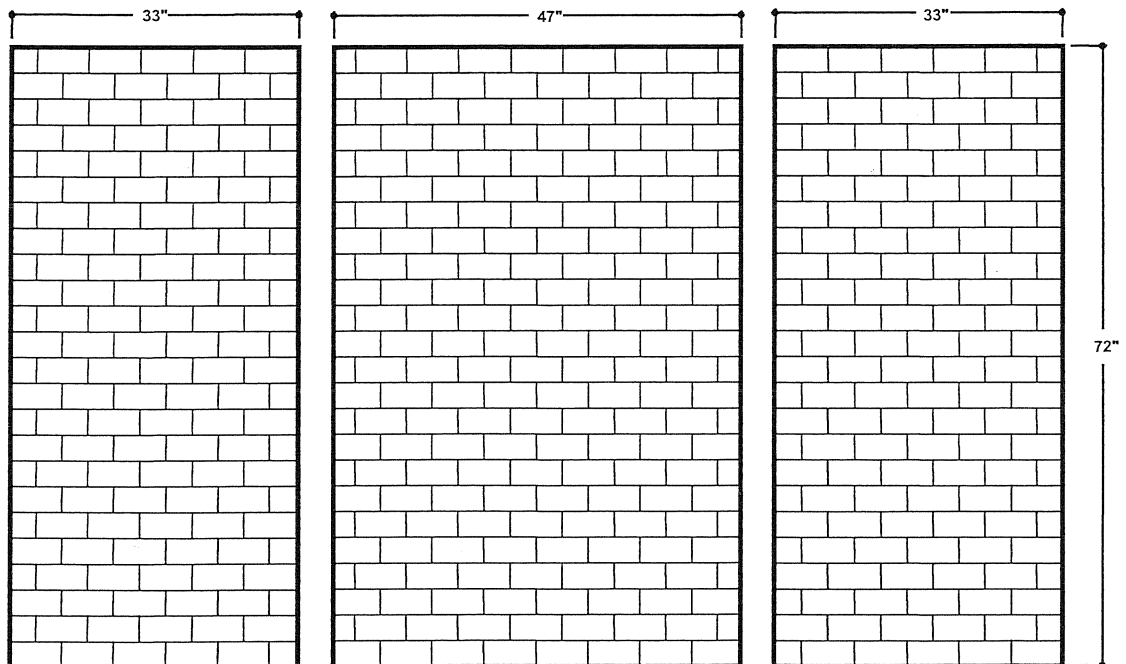

48" x 34" SHOWER - SUBWAY TILE

Subway Tile Standard Shower Package - Model QP4834

Package includes: Base (SB4834), Subway Tile Wall Panels (QW4834)
Soap Holder (SH-1) and Shampoo Holder (SH-2)

Shower Base Model SB4834

Subway Tile Wall Panels Model QW4834

NOTES:

1. Shower Bases have molded texture pattern for slip resistance and 1" water seal lip
2. All Shower Walls are 3/8" thick
3. Custom size base and wall panels are available
4. Base and Walls are cast products and, as such, variations in finish dimensions will occur - Normal Tolerance $\pm 1/4"$